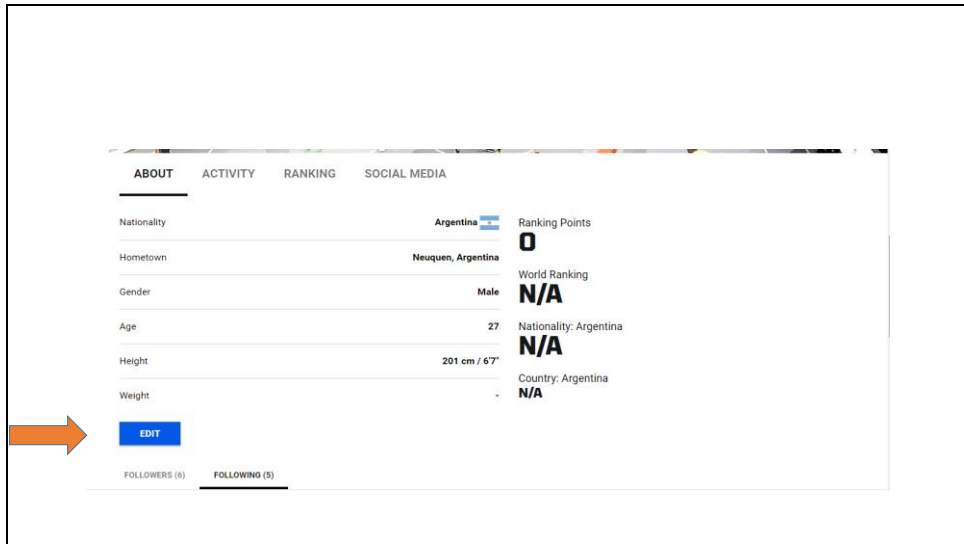

UNA VEZ DENTRO DEL PERFIL, EL USUARIO DEBERA CONTINUAR CON LA CARGA DE DATOS PERSONALES. TAMBIEN PONDRA UNA FOTO DE PERFIL, TIPO FOTO CARNET. Y SI LO DESEA PUEDE AGREGAR UNA FOTO DE PORTADA.

TODA AQUELLA PERSONA QUE COMPLETA ESTOS PASOS, PASA A SER UN JUGADOR DE BASQUET 3X3 HABILITADO PARA SUMAR PUNTOS DE RANKING FIBA3X3, SIEMPRE QUE PARTICIPE EN EVENTOS FIBA ENDORSED.

NO TE OLVIDES DE ENTRAR A TU MAIL , RECIBISTE UN MENSAJE DE FIBA. ABRI EL MAIL Y DALE CLICK AL BOTON AZUL PARA CONVALIDAR LA CUENTA

[Escriba texto]